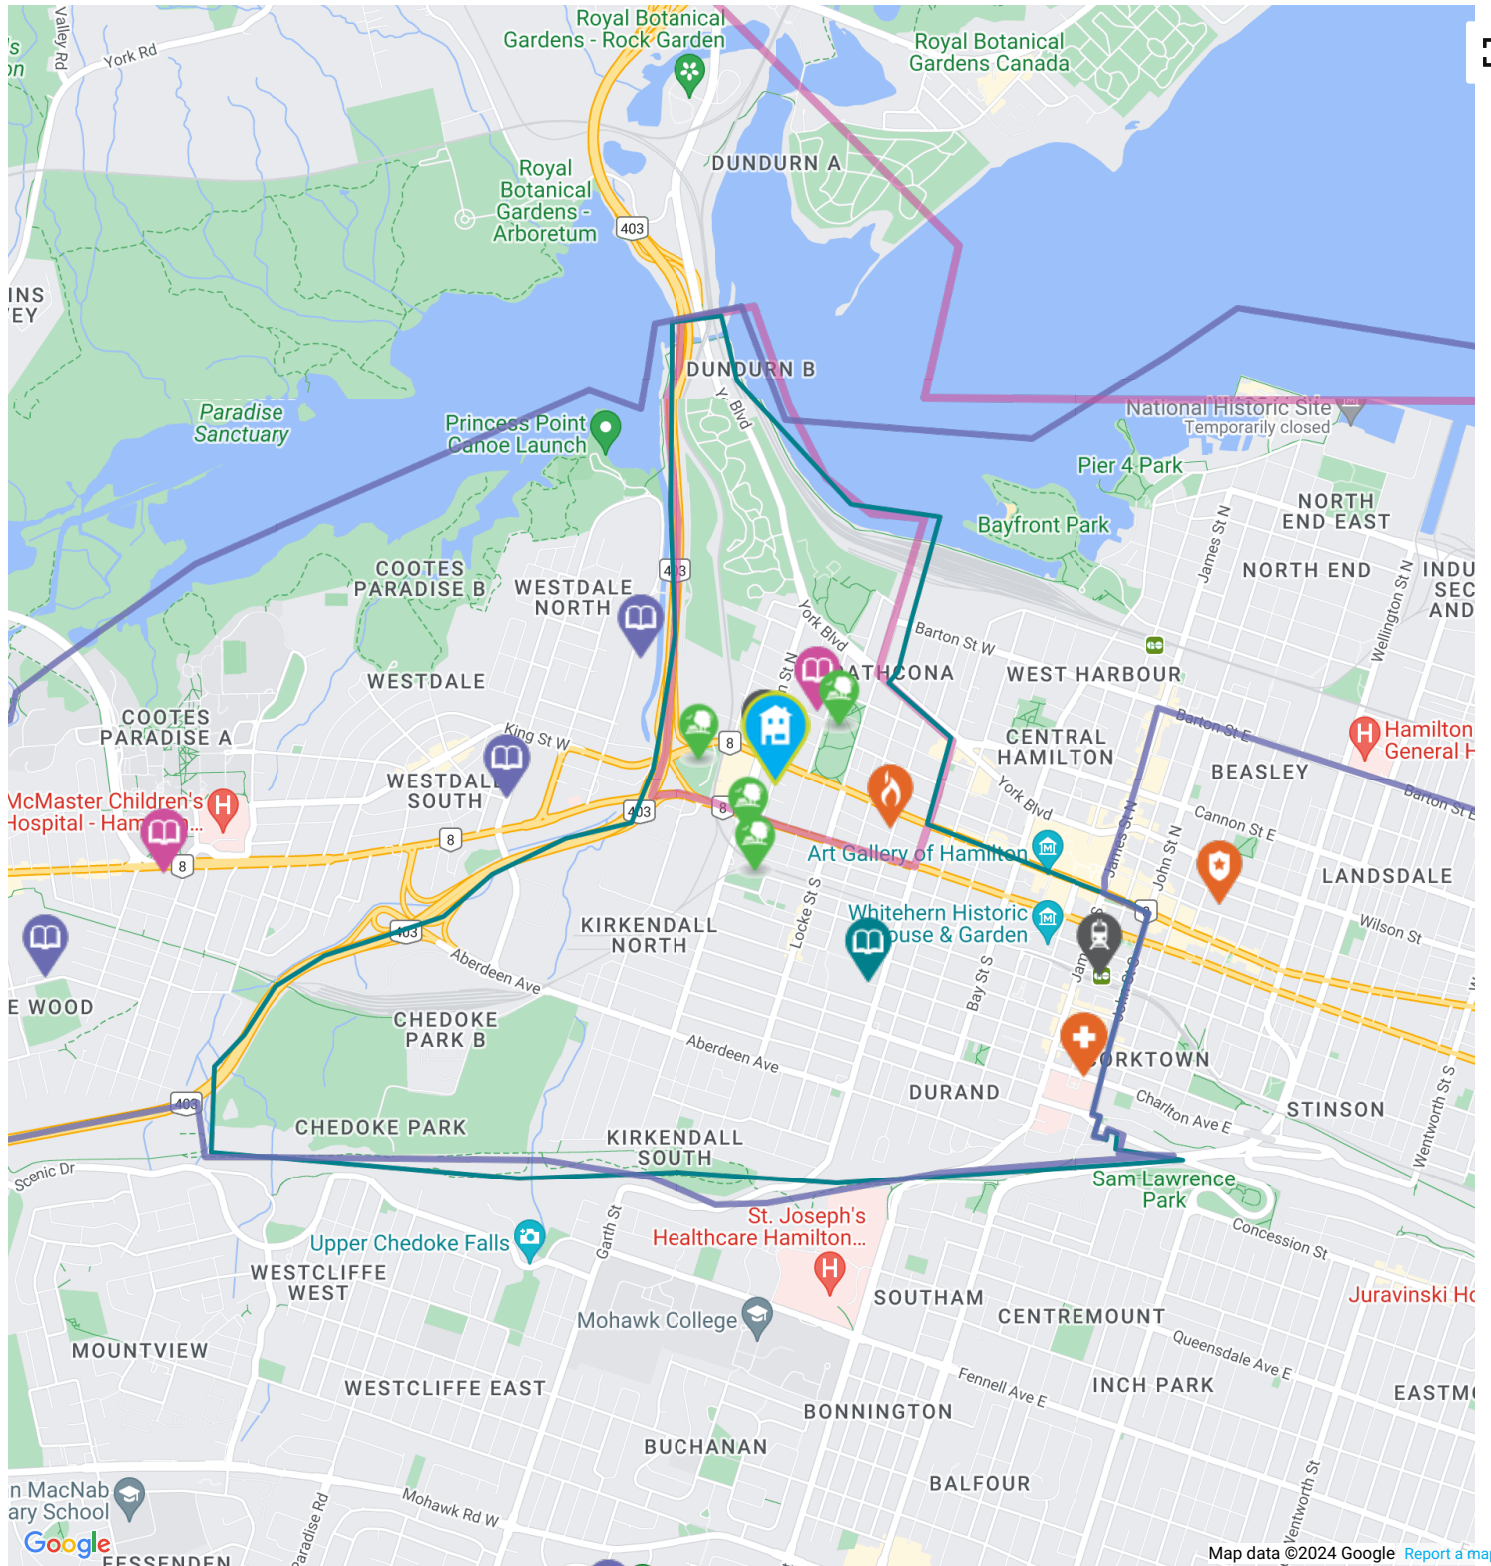

### The nearest rail transit stop is Hamilton GO Centre

1.67 KM away

<https://www.gotransit.com...>

### The nearest street-level transit stop is King At Dundurn

about a 2 minute walk - 0.15 KM

<http://www.hamilton.ca...>

### The nearest police facility is Central Station

2.04 KM away

**Address** 155 King William St, Hamilton, ON L8R 1A7, Canada

<https://hamiltonpolice.on.ca...>

- Elementary Schools
- Middle Schools
- High Schools
- Transit
- Safety
- Elementary Attendance Zone
- Middle Attendance Zone
- High Attendance Zone
- Parks